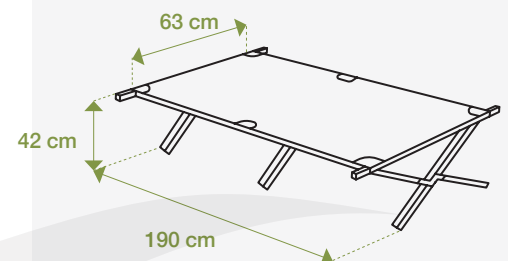

Steel Field Cot

Easy to assemble

Foldable

Clean

› Key features

- › Foldable bed for single person
- › Steel frame structure for extra strength (150 kg max. load)
- › Easy to set up and clean
- › Packed in polyester carry bag

› Dimensions

Length	190 x 63 x 42 cm
Folded	93 x 11 x 18 cm
Weight	6.75 kgs approx.

› Materials

Frame	Steel tubes - 0.8 mm wall thickness
Deck	Polyester with PVC coating, grey or blue color

› Graphic reference

Steel Field Cot

› Packing and shipping

Packing	Folded bed stored in polyester carry bag with strap
Packing unit	4 beds in carton box
Dimensions	93 x 22 x 36 cm approx.
Volume	0.074 m ³ approx.
Weight	29 kgs approx.
Carton per pallet	10 (40 beds)
Pallet dimensions	80 x 120 x 114 cm approx.
Pallet volume	1.094 m ³ approx.
Pallet weight	315 kgs approx.